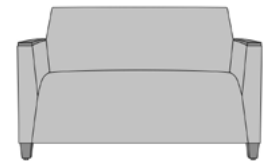

Visible Cleanout

Cleanout prevents build-up of debris and provides for easy maintenance.

Number of Seats

Choose from 3 seat styles – lounge chair, love seat, and sofa.

Optional Upholstered Arms

The chair is available with upholstered arms and this feature is optional.

Optional Corian®/ Hanex®/Krion® Arm Caps

Formed and fitted solid surface arm caps are available and optional.

Optional Plinth Base

Plinth base is available and is optional.

Statement of Line

CRL1A5
34W 30D 34H
26AH

CRL1B5
34W 30D 34H
26AH

CRL1C5
34W 30D 34H
25.75AH

CRL2A6
57W 30D 34H
26AH

CRL2B5
57W 30D 34H
26AH

CRL3B5
76.5W 30D 34H
26AH

CRL3C6
76.5W 30D 34H
25.75AH

*To see additional versions of this collection go to www.kwalu.com/product/carrara-lounge