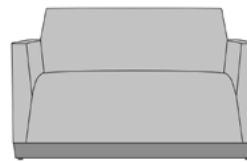

CRL2A6
57W 30D 34H
26AH